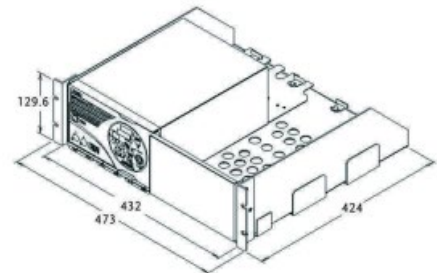

<p>GRA-415 Rack Adapter Panel Rack Mounting (19" , 6U) , For : GSP-930</p> 	<p>GRA-415 Rack Dimension (mm)</p> 
<p>GRA-417 Rack Adapter Panel Rack Mounting (19" , 6U) For : GPT-9801/9802/9803/9901A/9902A/9903A</p> 	<p>GRA-417 Rack Dimension (mm)</p> 
<p>GRA-420 Rack Adapter Panel Rack Mounting (19" , 6U) , For : GDM-2000A Series</p> 	<p>GRA-420 Rack Dimension (mm)</p> 
<p>GRA-422 Rack Adapter Panel Rack Mounting (19" , 2U) For : GDM-8261A, GDM-8251A/8255A, GDM-8342/8341</p> 	<p>GRA-422 Rack Dimension (mm)</p> 
<p>PEL-002 Rack Mount Kit For : PEL-2000 Series</p> 	<p>PEL-002 Rack Dimension (mm)</p> 

GRA-423 Rack Adapter Kit

Rack Mounting (19" , 2U),
 For : APS-7000 Series

GRA-423 Rack Dimension (mm)

GRA-424 Rack Adapter Kit

Rack Mounting (19" , 2U),
 For : PSB-2000 Series

GRA-424 Rack Dimension (mm)

PEL-002 Rack Mount Kit

For: PEL-2000 Series

PEL-002 Rack Dimension (mm)