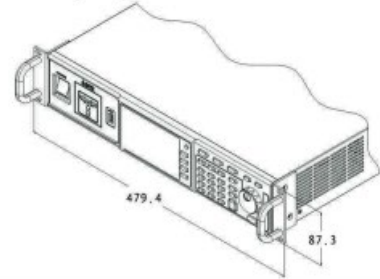

GRA-423 Rack Dimension (mm)